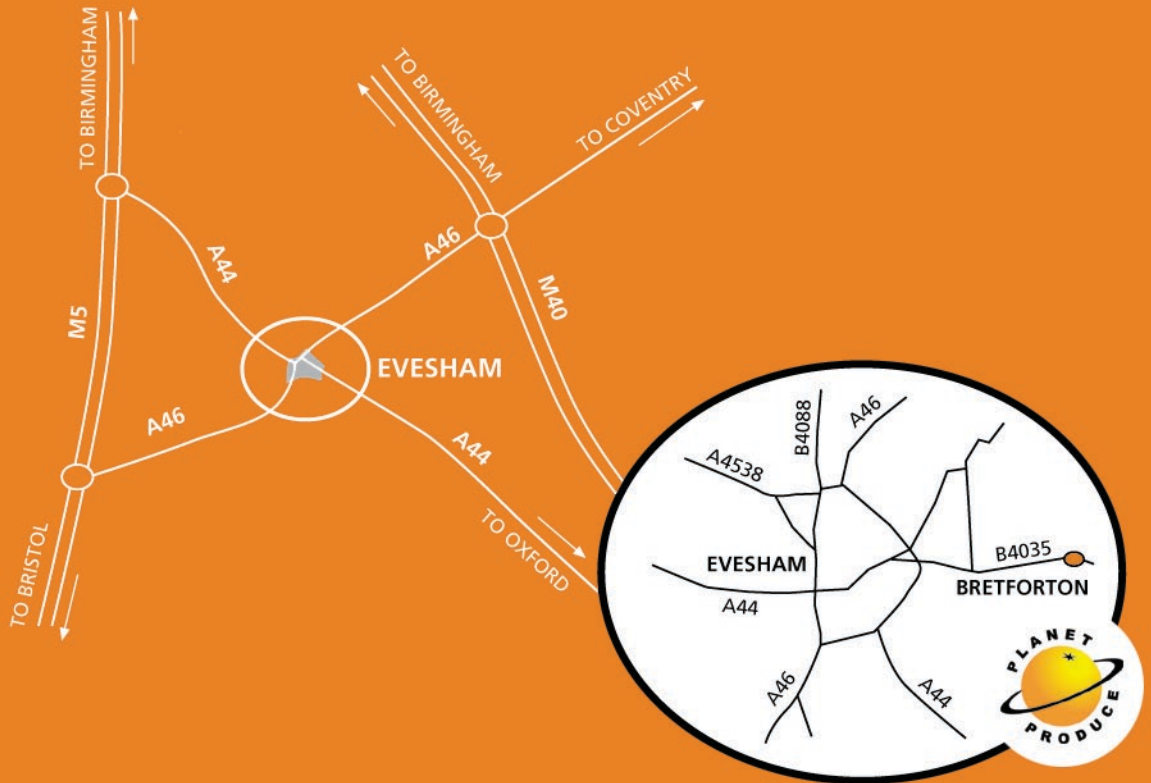

Planet Produce Ltd

Stoneford Lane, Bretforton, Evesham, Worcestershire, WR11 7GW
Tel. **01386 832455** Fax. **01386 832090**

Directions

Stoneford Lane is a turning off the **B4035** in Bretforton, Evesham. From the **A46** ring road in Evesham, take the **B4035** to **Badsey/Chipping Campden**. Go through the villages of Badsey and **Bretforton**. Pass the garage on your left and as the road straightens out again you will come to a small crossroads with a wooden bus shelter and post box on the right hand side - **turn right** here into **Stoneford Lane**.